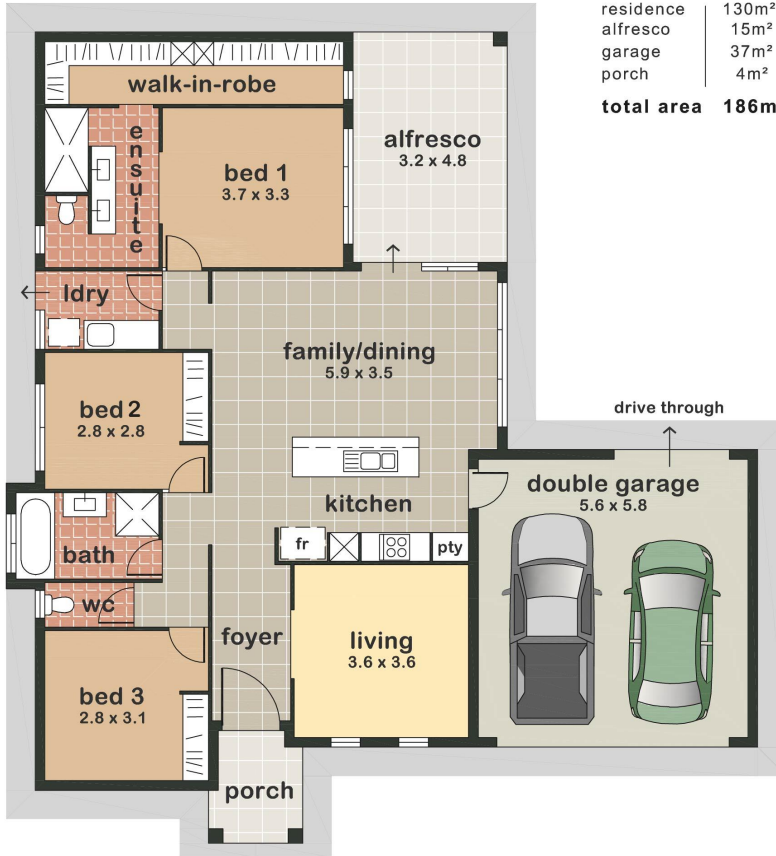

THE PROPERTY

- 3 Bedrooms all with BIR
- 2 Modern bathrooms
- Theatre room
- Open plan living/dining area
- Stylish kitchen with large island bench and ample storage
- Internal laundry
- Master bedroom has large WIR and private ensuite
- Ensuite is stunning with double vanity, large shower and separate toilet

Sold By Nathan Lynham 0427 695 162

Type: House
 Sold Date: 29/11/2019
 Land: 660 m2

Nathan Lynham

0427 695 162

63 Franklin Drive

Mount Louisa

residence	130m ²
alfresco	15m ²
garage	37m ²
porch	4m ²
total area	186m²